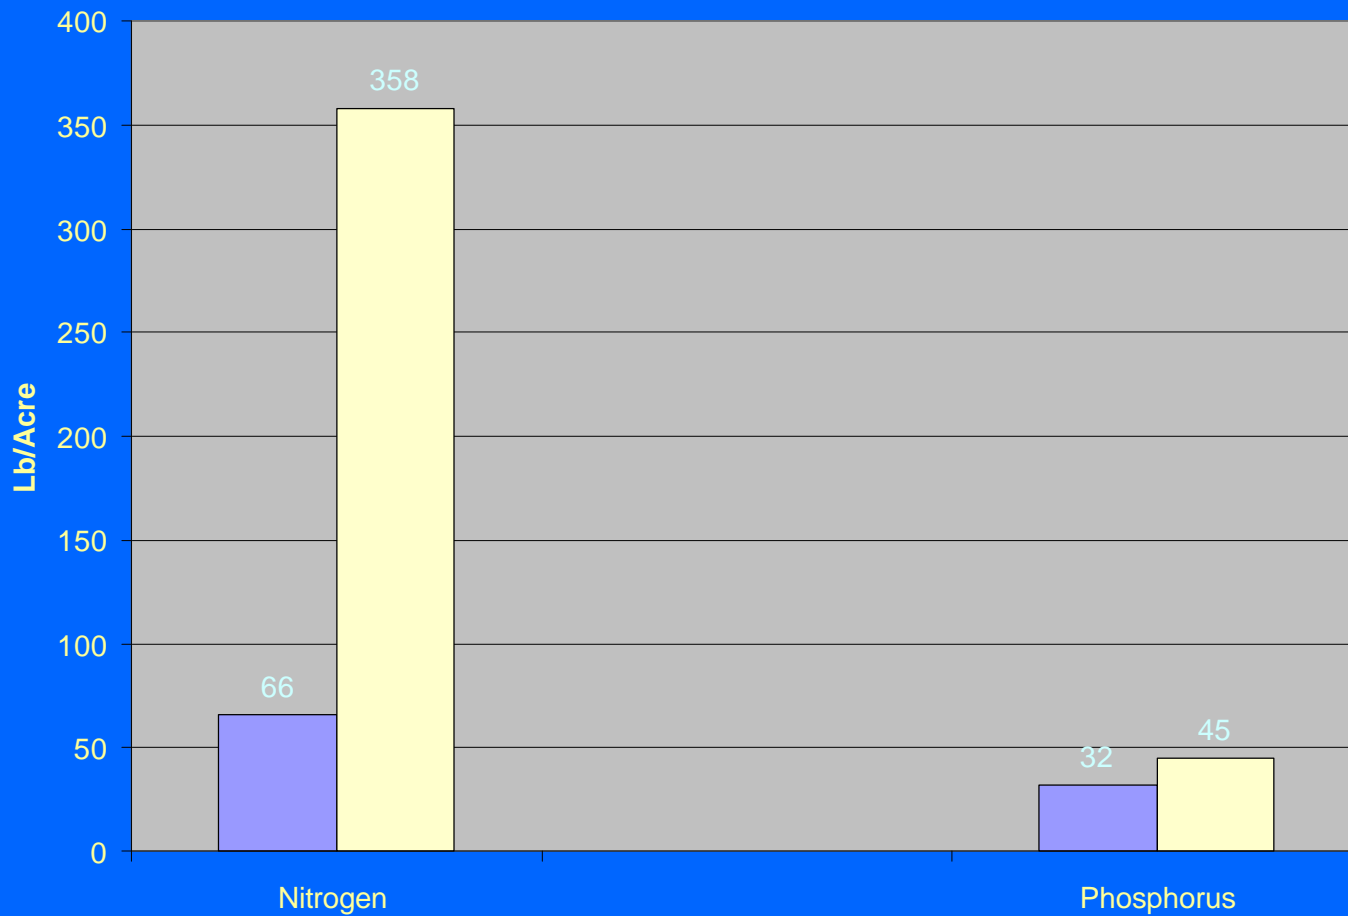

Poultry Farm Information

Item	
Houses/Grower	3.16
Birds/Grower	63807
Farm Size (ac)	159
% in Other Ag	66

Poultry Farm Information

Litter Usage/ Disposition

Dry Litter Exemption

Nutrient Balance

Threshold Numbers