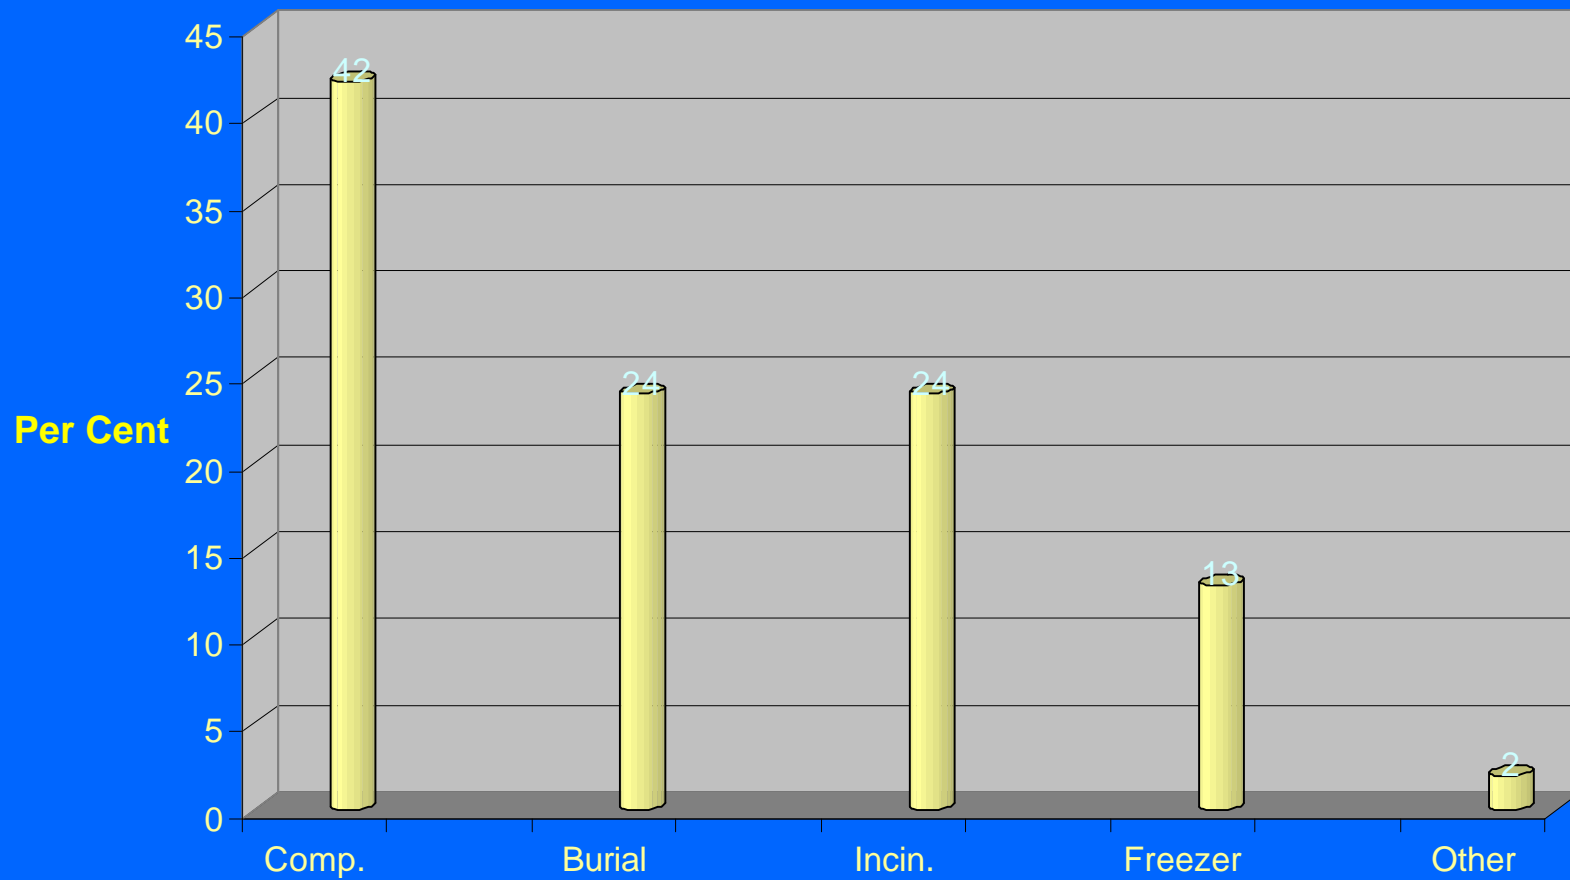

Tyson

Wayne

Poultry Farm Size Production

Largest:	40 Houses	1,230,000 birds
Smallest:	1 House	3200 birds
Average:	3.3 Houses	63,000 birds

Poultry Farm Size Acreage

Largest: 5500 Acres

Smallest: <1 Acres

Largest 10%: >318 Acres

Smallest 10%: <10 Acres

Mean: 162 Acres

Poultry Farm Size Acreage

Distribution By Farm Size

Poultry Farm Distribution

Farm Capacity Distribution

Poultry Farm Mortality Disposal Method

Mortality Disposal Method