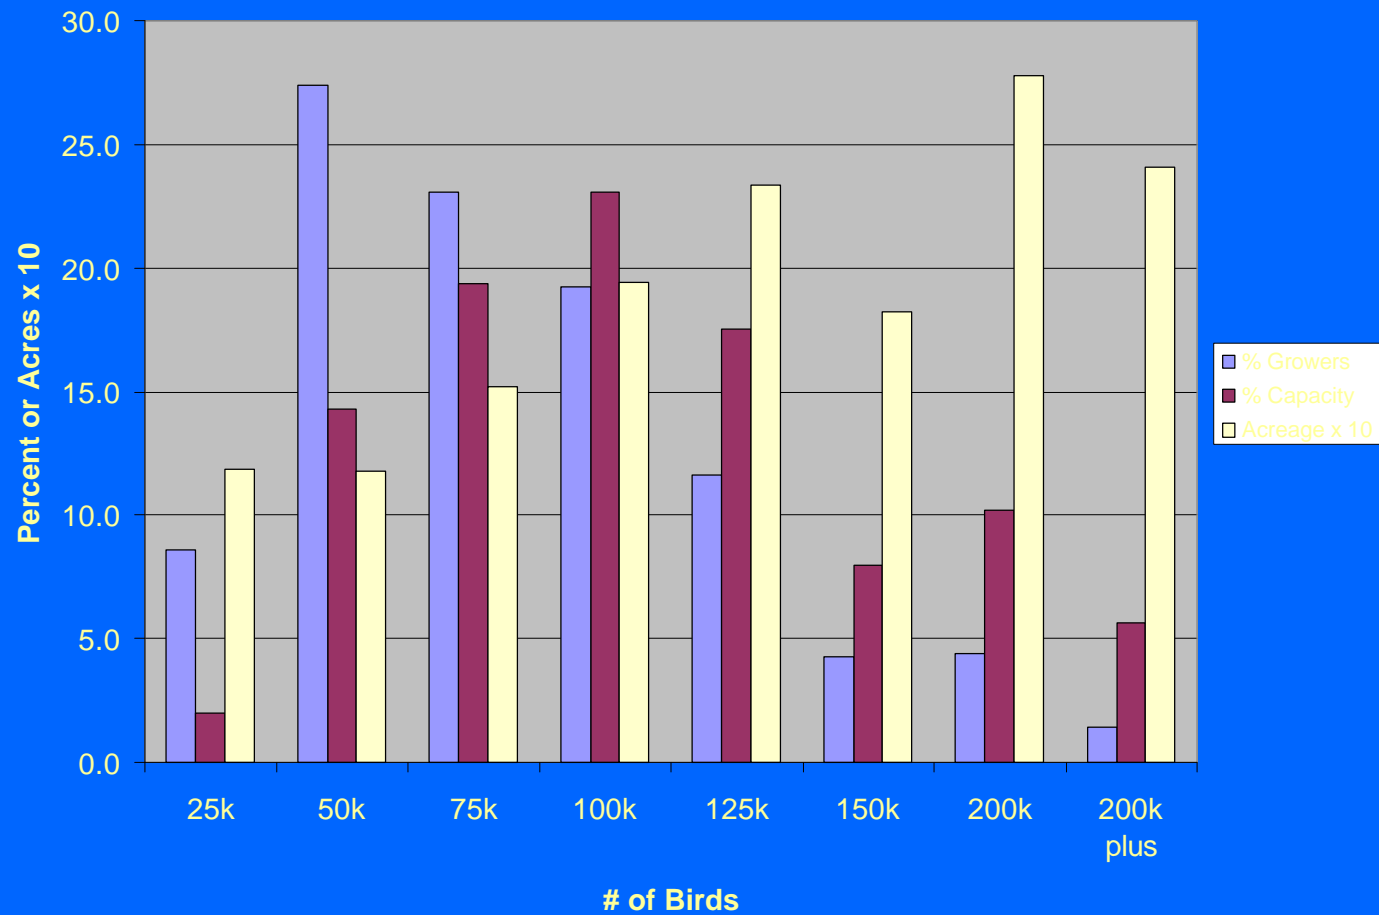

Tyson

Wayne

Poultry Farm Size Production

Largest:	40 Houses	1,230,000 birds
Smallest:	1 House	3200 birds
Average:	3.3 Houses	63,000 birds

Poultry Farm Size Acreage

Largest: 5500 Acres

Smallest: <1 Acres

Largest 10%: >318 Acres

Smallest 10%: <10 Acres

Mean: 162 Acres

Poultry Farm Size Acreage

Distribution By Farm Size

Poultry Farm Distribution

Farm Capacity Distribution

Poultry Farm Mortality Disposal Method

Mortality Disposal Method