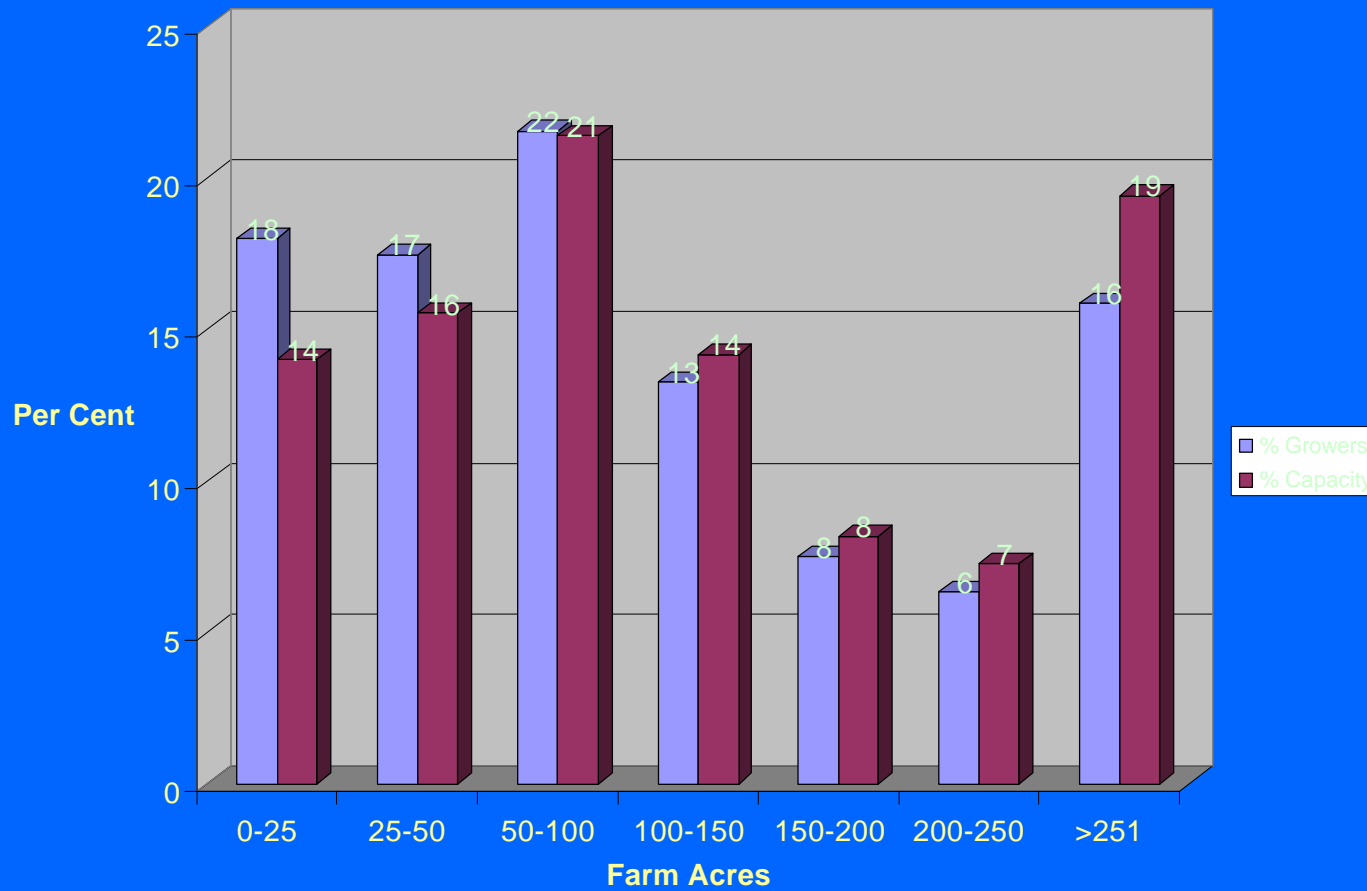

Tyson

Wayne

Poultry Farm Size Production

Largest:	40 Houses	1,230,000 birds
Smallest:	1 House	3200 birds
Average:	3.3 Houses	63,000 birds

Poultry Farm Size Acreage

Largest: 5500 Acres

Smallest: <1 Acres

Largest 10%: >318 Acres

Smallest 10%: <10 Acres

Mean: 162 Acres

Poultry Farm Size Acreage

Distribution By Farm Size

Poultry Farm Distribution

Farm Capacity Distribution

Poultry Farm Mortality Disposal Method

Mortality Disposal Method

Poultry Farm Information

Item	
Houses/Grower	3.16
Birds/Grower	63807
Farm Size (ac)	159
% in Other Ag	66

Poultry Farm Information

Litter Usage/ Disposition

Dry Litter Exemption

Nutrient Balance

Threshold Numbers