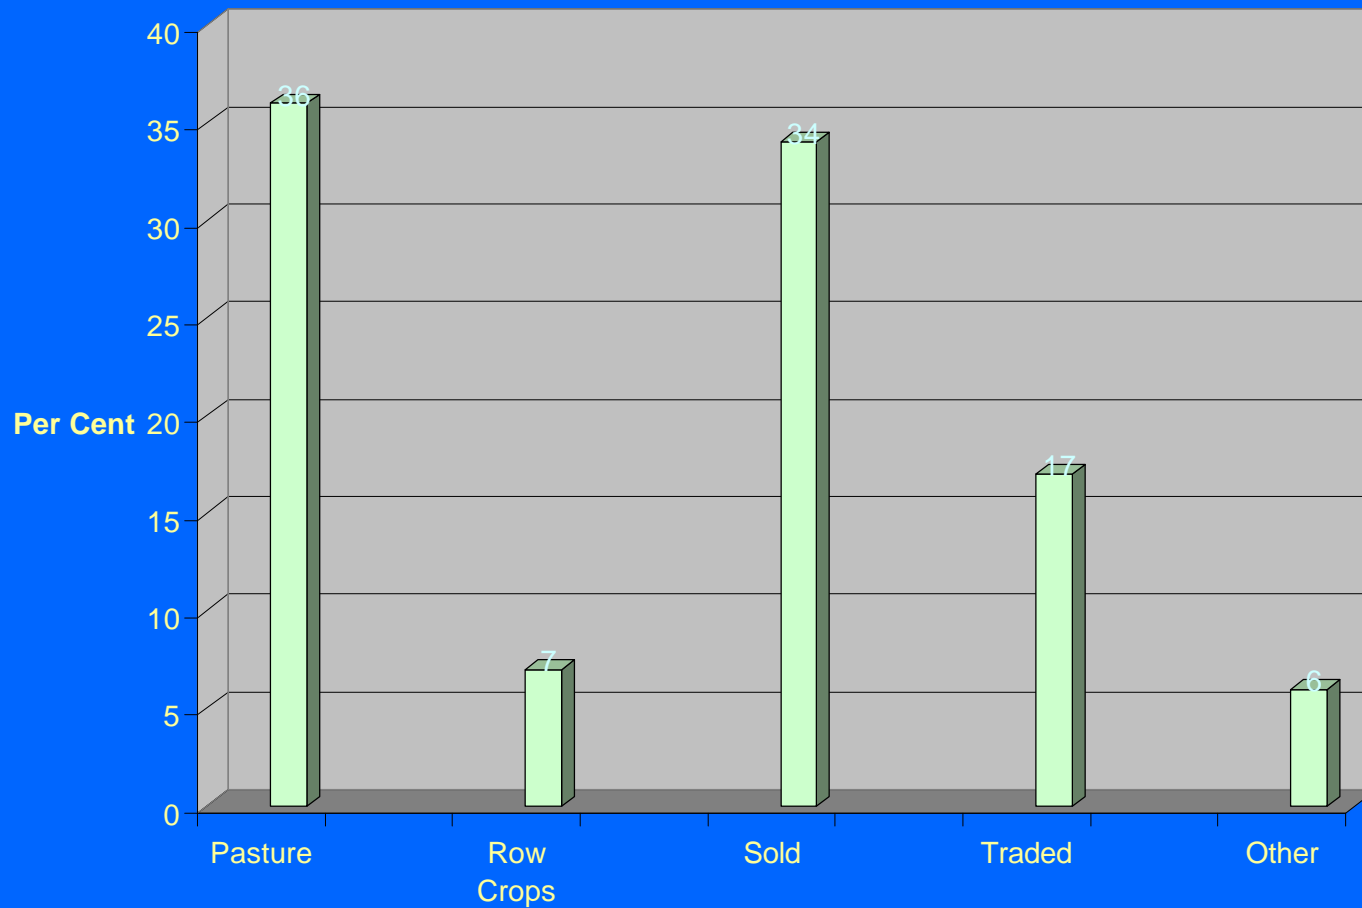

Poultry Farm Information

Item	
Houses/Grower	3.16
Birds/Grower	63807
Farm Size (ac)	159
% in Other Ag	66

Poultry Farm Information

Litter Usage/ Disposition

Dry Litter Exemption

Nutrient Balance

Threshold Numbers